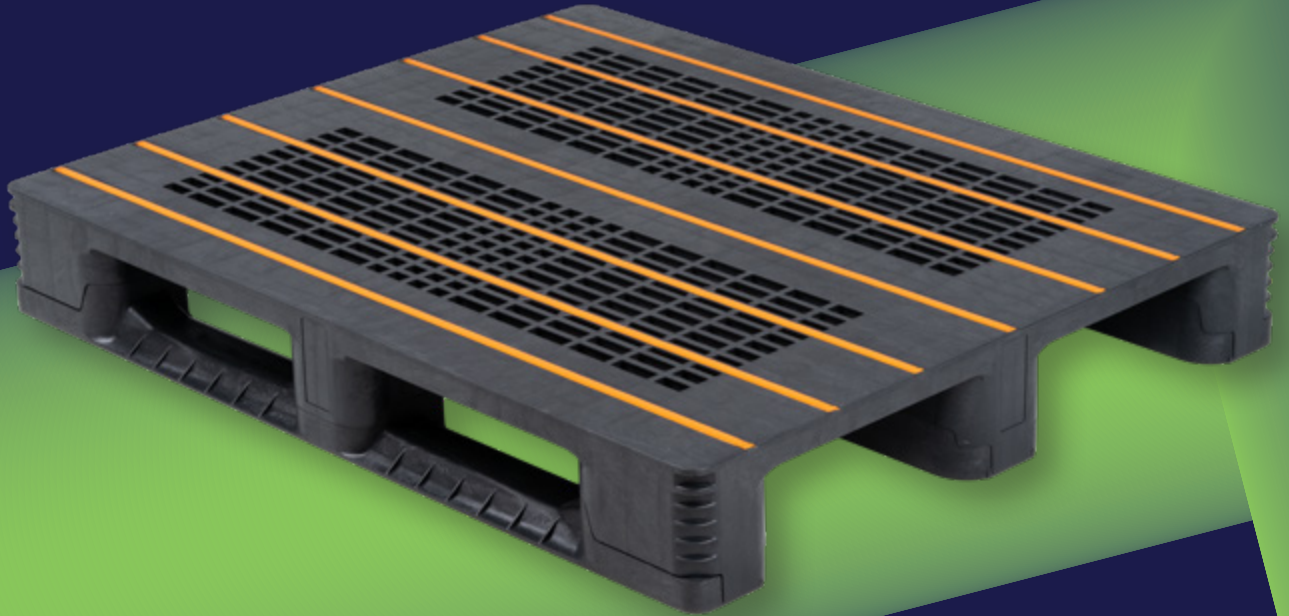

New Poolpallet

1200 x 1000

- Long life and impact resistant
- 100% Recyclable
- Ideal for open or closed pools
- Also available with 6 runners

Closed runners for automated material handling systems

Anti-slip in top deck and under deck to keep the load safe