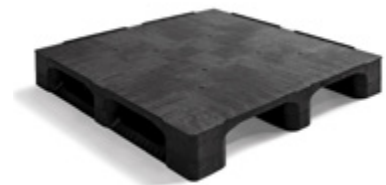

Specifications

Article number QP1111HB3RR-CD
Dimensions (mm) 1100 x 1100 x 165
Weight (kg) 22.0
Topdeck Closed
Bottom support 3 runners

Load capacity (kg)

Static load 7500
Dynamic load 2000
Racking load 1000

1100 x 1100 mm

PE-HD