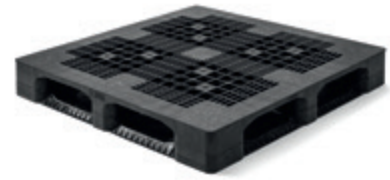

Specifications

Article number	QP1140HB6RR
Dimensions (mm)	1140 x 1140 x 165
Weight (kg)	24.6
Topdeck	Open
Bottom support	6 runners

Load capacity (kg)

Static load	7500
Dynamic load	2000
Racking load	1250

QP1140HB6RR-CD

HEAVY