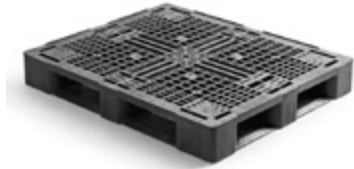

2.QP1210HB6RR

HEAVY

Specifications

Article number	2.QP1210HB6RR
Dimensions (mm)	1200 x 1000 x 158
Weight (kg)	21.37
Topdeck	Open
Bottom support	6 runners

Load capacity (kg)

Static load	7500
Dynamic load	1500
Racking load	1375