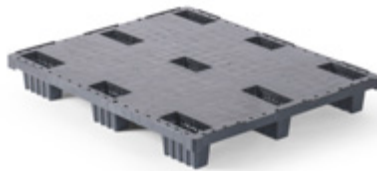

Specifications

Article number 2.QP1210LB9FR-CD
Dimensions (mm) 1200 x 1000 x 150
Weight (kg) 8.8
Topdeck Closed
Bottom support 9 feet

Load capacity (kg)

Static load 2500
Dynamic load 1000
Racking load 0

2.QP1210LB3RR

LIGHT