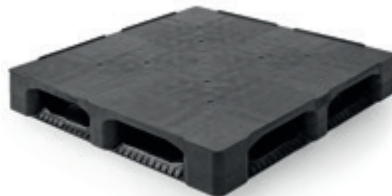

Specifications

Article number QP1212HB6RR-CD
Dimensions (mm) 1200 x 1200 x 165
Weight (kg) 28.9
Topdeck Closed
Bottom support 6 runners

Load capacity (kg)

Static load 7500
Dynamic load 2000
Racking load 1375

1200 x 1200 mm

1200 x 1200 mm

1200 X 1200 MM