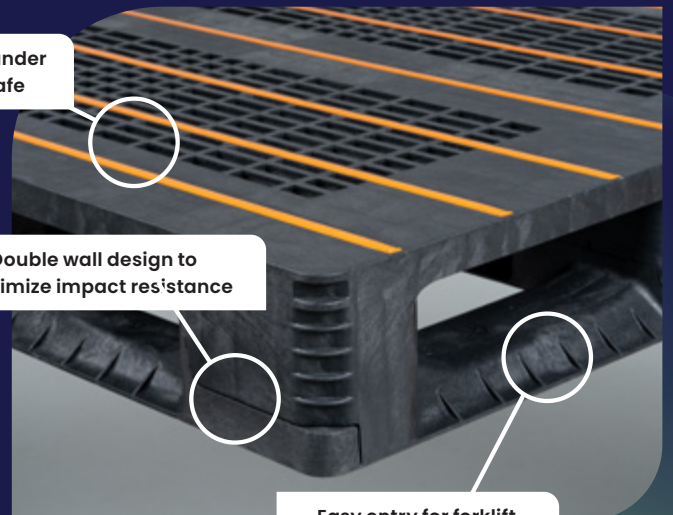

New Poolpallet

1200 x 1000

- Long life and impact resistant
- 100% Recyclable
- Ideal for open or closed pools
- Also available with 6 runners

Closed runners for automated material handling systems

Anti-slip in top deck and under deck to keep the load safe