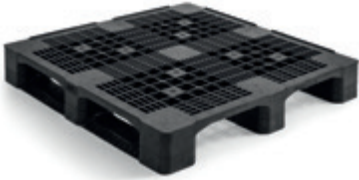

QP1140HB3RR

HEAVY

Specifications

Article number	QP1140HB3RR
Dimensions (mm)	1140 x 1140 x 165
Weight (kg)	21.4
Topdeck	Open
Bottom support	3 runners

Load capacity (kg)

Static load	7500
Dynamic load	2000
Racking load	1250

QP1140HB3RR-CD

HEAVY