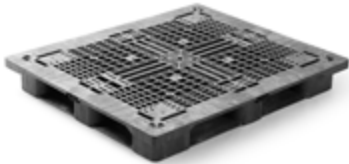

Specifications

Article number 2.QP1311HB6R-S
Dimensions (mm) 1300 x 1100 x 158
Weight (kg) 23.7
Topdeck Open
Bottom support 6 runners

Load capacity (kg)

Static load 7500
Dynamic load 1500
Racking load 1375

2.QP1311HB6R-SCD

HEAVY