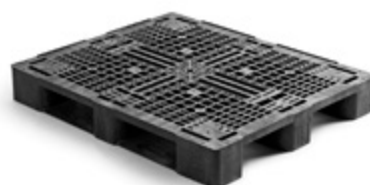

Specifications

Article number 2.QP1210HB3RR
Dimensions (mm) 1200 x 1000 x 158
Weight (kg) 19.6
Topdeck Open
Bottom support 3 runners

Load capacity (kg)

Static load 7500
Dynamic load 1500
Racking load 1250

2.QP1210HB3RR-CD

HEAVY