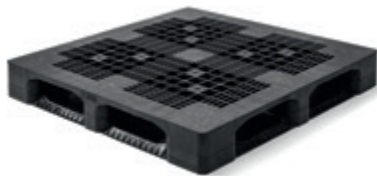

Specifications

Article number QP1212HB6RR
Dimensions (mm) 1200 x 1200 x 165
Weight (kg) 27.8
Topdeck Open
Bottom support 6 runners

Load capacity (kg)

Static load 7500
Dynamic load 2000
Racking load 1375

QP1212HB6RR-CD

HEAVY