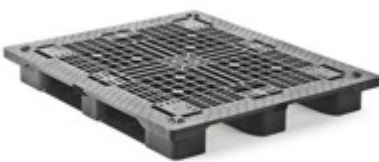

Specifications

Article number	QP1311MB3R-AS
Dimensions (mm)	1300 x 1100 x 150
Weight (kg)	17.3
Topdeck	Open
Bottom support	3 runners

Load capacity (kg)

Static load	5000
Dynamic load	1500
Racking load	700

QP1311MB3R-SCD

MEDIUM