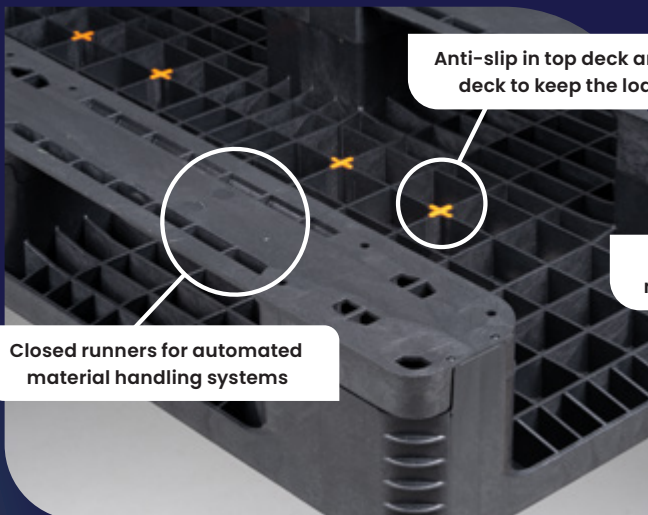

New Poolpallet

1200 x 1000

- Long life and impact resistant
- 100% Recyclable
- Ideal for open or closed pools
- Also available with 6 runners

Closed runners for automated material handling systems

Anti-slip in top deck and under deck to keep the load safe