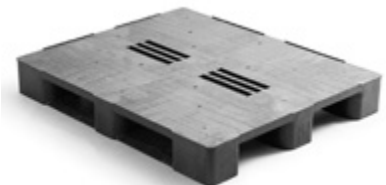

Specifications

Article number 2.QP1210HB3RR-CD
Dimensions (mm) 1200 x 1000 x 158
Weight (kg) 21.74
Topdeck Closed
Bottom support 3 runners

Load capacity (kg)

Static load 7500
Dynamic load 1500
Racking load 1375

1200 x 1000 mm

1200 x 1000 mm

1200 x 1000 mm

PE-HD