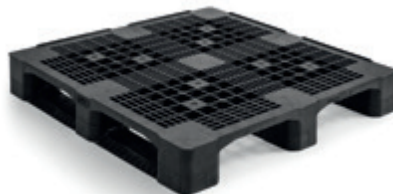

Specifications

Article number QP1111HB3RR
Dimensions (mm) 1100 x 1100 x 165
Weight (kg) 20.1
Topdeck Open
Bottom support 3 runners

Load capacity (kg)

Static load 7500
Dynamic load 2000
Racking load 1000

QP1111HB3RR-CD

HEAVY