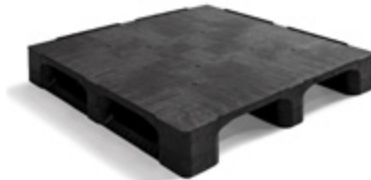

Specifications

Article number	QP1140HB3RR-CD
Dimensions (mm)	1140 x 1140 x 165
Weight (kg)	23.5
Topdeck	Closed
Bottom support	3 runners

Load capacity (kg)

Static load	7500
Dynamic load	2000
Racking load	1250

QP1140HB6RR

HEAVY