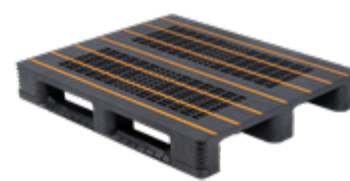

QP1210HP3R-AO

HEAVY

Specifications

Article number	QP1210HP3R-AO
Dimensions (mm)	1200 x 1000 x 165
Weight (kg)	22.6
Topdeck	Open
Bottom support	3 runners

Load capacity (kg)

Static load	7500
Dynamic load	1500
Racking load	1250