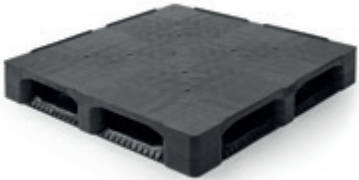

Specifications

Article number	QP1140HB6RR-CD
Dimensions (mm)	1140 x 1140 x 165
Weight (kg)	25.9
Topdeck	Closed
Bottom support	6 runners

Load capacity (kg)

Static load	7500
Dynamic load	2000
Racking load	1375

1140 x 1140 mm

1140 x 1140 mm

PE-HD