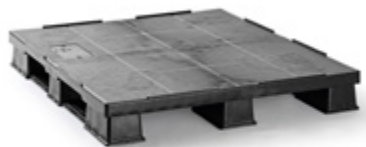

RECYPAL1210RR

HEAVY

Specifications

Article number	RECYPAL1210RR
Dimensions (mm)	1200 x 1000 x 150
Weight (kg)	27.5
Topdeck	Closed
Bottom support	3 runners

Load capacity (kg)

Static load	7500
Dynamic load	1500
Racking load	900