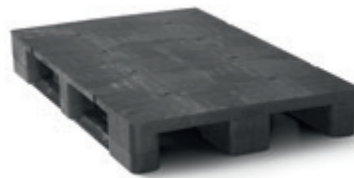

Specifications

Article number	2.QP1208HB3RR-CD
Dimensions (mm)	1200 x 800 x 159
Weight (kg)	17.7
Topdeck	Closed
Bottom support	3 runners

Load capacity (kg)

Static load	7500
Dynamic load	1750
Racking load	1000

EUROPAL800RR

HEAVY