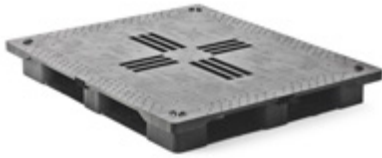

QP1311MB6R-ASCD

MEDIUM

Specifications

Article number QP1311MB6R-ASCD
Dimensions (mm) 1300 x 1100 x 150
Weight (kg) 19.5
Topdeck Closed
Bottom support 6 runners

Load capacity (kg)

Static load 5000
Dynamic load 1500
Racking load 1375

2.QP1311HB3R-AS

HEAVY