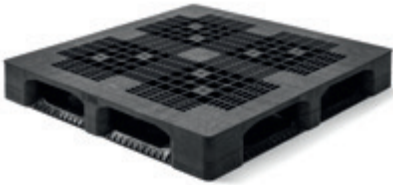

QP1111HB6RR

HEAVY

Specifications

Article number	QP1111HB6RR
Dimensions (mm)	1100 x 1100 x 165
Weight (kg)	22.3
Topdeck	Open
Bottom support	6 runners

Load capacity (kg)

Static load	7500
Dynamic load	2000
Racking load	1250

QP1111HB6RR-CD

HEAVY