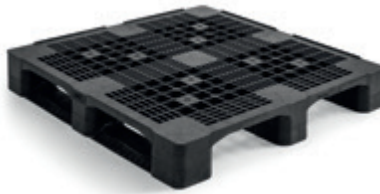

Specifications

Article number QP1212HB3RR
Dimensions (mm) 1200 x 1200 x 165
Weight (kg) 23.8
Topdeck Open
Bottom support 3 runners

Load capacity (kg)

Static load 7500
Dynamic load 2000
Racking load 1375

QP1212HB3RR-CD

HEAVY