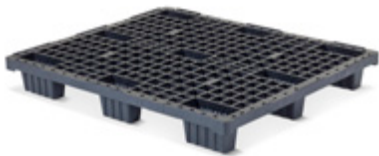

2.QP1210LB9FR

LIGHT

Specifications

Article number 2.QP1210LB9FR
Dimensions (mm) 1200 x 1000 x 150
Weight (kg) 6.8
Topdeck Open
Bottom support 9 feet

Load capacity (kg)

Static load 2500
Dynamic load 1000
Racking load 0

2.QP1210LB9FR-CD

LIGHT