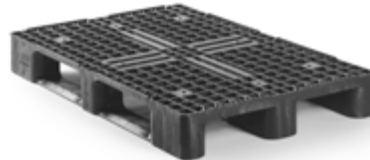

Specifications

Article number	3.QP1208MB3RR
Dimensions (mm)	1200 x 800 x 145
Weight (kg)	11.6
Topdeck	Open
Bottom support	3 runners

Load capacity (kg)

Static load	5000
Dynamic load	1500
Racking load	450

3.QP1208MB3RR-CD

MEDIUM